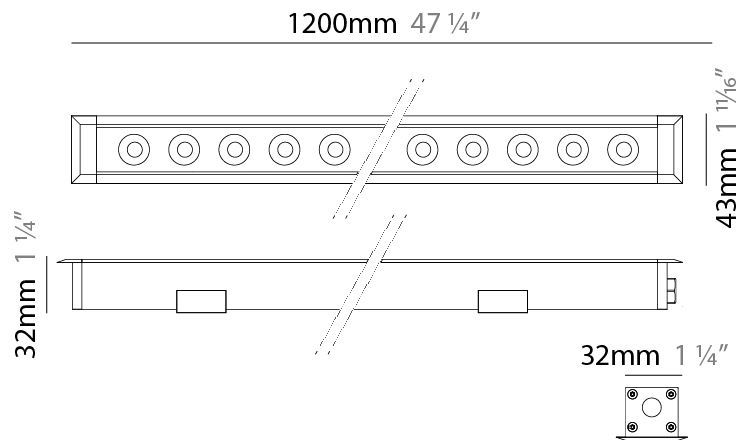

MINI CORNICHE RECESSED

E91639-

base number   Finish Options   Lens Options

1. To build a product code in our configurator select the specify button on the base model # product page
2. To build a manual product code on this datasheet choose from the options listed below in blue font and add the suffix to the base model #

GENERAL

Series: Mini Corniche
Brand: Platek
Division: Exterior
Mounting Type: Recessed
Mounting Location: In-Ground
Subcategory: Walk Over

PHYSICAL

Shape: Rectangle
Length (mm): 1220
Length (in): 48 1/2
Width (mm): 43
Width (in): 1 5/8
Height (mm): 32
Height (in): 1 1/4
Light Distribution: Uplight
Screws: A4 stainless steel
Diffuser: Clear tempered glass
Gasket: Gore-Tex valve to prevent condensation
Fixture Finish: [BLK / WHI / GRY / COR / ANT / BRZ](#)
Fixture Material: Extruded Aluminum

ELECTRICAL

Lamp Type: LED
Total Output Wattage (W): 46
Dimming: Bluetooth technology or DMX
Control Gear: DMX
Driver Included: No
Driver Location: Remote
Driver Type: Constant Current - Universal
Driver Class: Class 2
Input Voltage (V): 120 - 277
Constant Current (MA): 500

LED

Number of LEDs: 32
Color Temperature (°K): RGBW
CRI: >80 CRI
Lamp Life (hrs): 60000
Special LEDs offerings: RGBW

OPTICAL

Optic°: [26 / 47 / ELL](#)

RATINGS AND CERTIFICATIONS

Certified By: Certified for North American Standards
IP rating: IP67
IK Rating: IK07
Bug Rating: B1 U0 G0

PROJECT
TYPE
SPECIFIER
QUANTITY
DATE