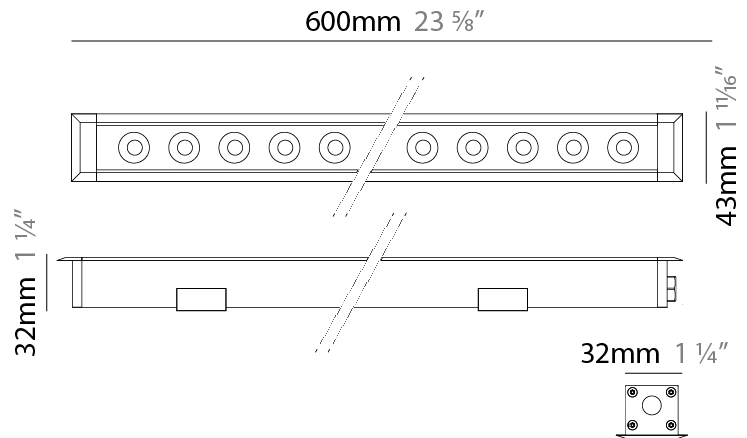

PROJECT	_____
TYPE	_____
SPECIFIER	_____
QUANTITY	_____
DATE	_____

MINI CORNICHE RECESSED

E91638- _____ - _____
base number   Finish   Lens
                         Options   Options

1. To build a product code in our configurator select the specify button on the base model # product page
2. To build a manual product code on this datasheet choose from the options listed below in blue font and add the suffix to the base model #

GENERAL

Series: Mini Corniche
Brand: Platek
Division: Exterior
Mounting Type: Recessed
Mounting Location: In-Ground
Subcategory: Walk Over

PHYSICAL

Shape: Rectangle
Length (mm): 620
Length (in): 24 7/16
Width (mm): 43
Width (in): 1 11/16
Depth (mm): 32
Depth (in): 1 1/4
Light Distribution: Uplight
Diffuser: Tempered Glass - 5mm / 3/16" thick
Gasket: Gore-Tex valve to prevent condensation
Fixture Finish: BLK / WHI / GRY / COR / ANT / BRZ
Fixture Material: Extruded Aluminum

ELECTRICAL

Lamp Type: LED
Total Output Wattage (W): 23
Dimming: Bluetooth technology or DMX
Control Gear: DMX
Driver Included: No
Driver Location: Remote
Driver Type: Constant Current - Universal
Driver Class: Class 2
Input Voltage (V): 120 - 277
Constant Current (MA): 500

LED

Number of LEDs: 16
Color Temperature (°K): RGBW
CRI: >80 CRI
Lamp Life (hrs): 60000
Special LEDs offerings: RGBW

OPTICAL

Optic°: 28 / 47 / ELL

RATINGS AND CERTIFICATIONS

Certified By: Certified for North American Standards
IP rating: IP67
IK Rating: IK07
Bug Rating: B1 U0 G0